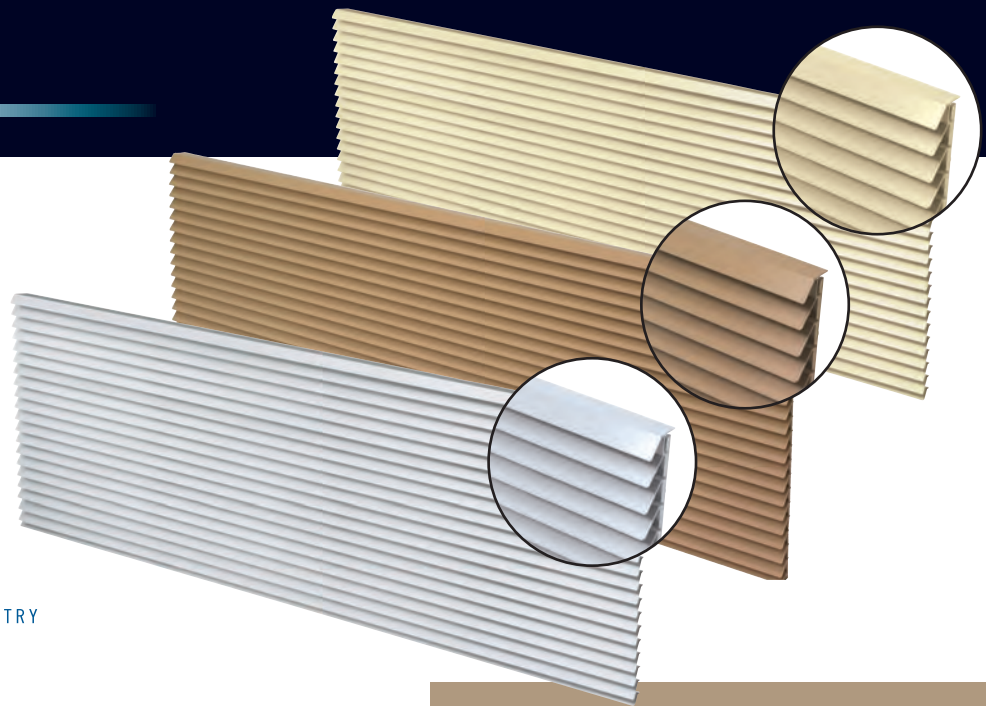

ALUMINUM ARCHITECTURAL GRILLE COLOR CHART

Baked Enamel Finish contains
50% Kynar resin for enhanced
durability and longer lasting life.

Custom colors and sizes available upon request.

PROVEN PRODUCTS FOR THE HVAC INDUSTRY

- Best performance and longest life
- Built to withstand the toughest climate conditions
- Will never rust or corrode
- Fade-resistant color blends well with most exteriors
- Attractive, fine-textured finish
- Competitive advantage over metal in coastal applications