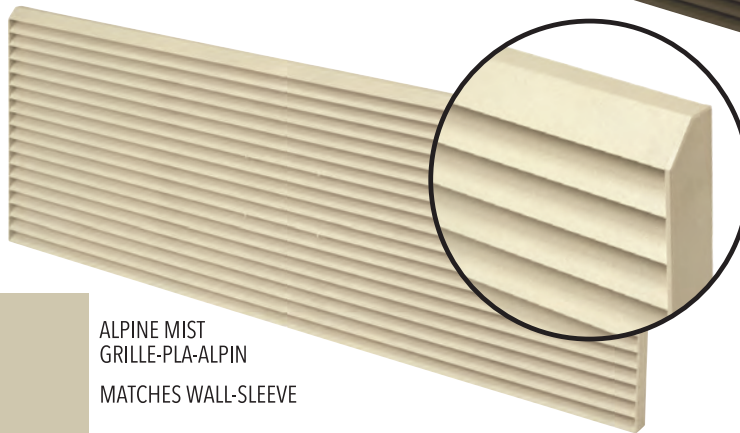

ALUMINUM ARCHITECTURAL GRILLE COLOR CHART

Baked Enamel Finish contains
50% Kynar resin for enhanced
durability and longer lasting life.

Custom colors and sizes available upon request.

PROVEN PRODUCTS FOR THE HVAC INDUSTRY

ALUMINUM
GRILLE-ALU-CLEAR

CHAMPAGNE BEIGE
GRILLE-ALU-BEIGE

ALPINE MIST
GRILLE-ALU-ALPIN
MATCHES WALL-SLEEVE

LIGHT BRONZE
GRILLE-ALU-BRONZ

IVORY WHITE
GRILLE-ALU-WHITE

MEDIUM BRONZE
GRILLE-ALU-MBRNZ

SOFT DOVE / BEIGE
GRILLE-ALU-DOVE

DARK BRONZE
GRILLE-ALU-DBRNZ

MELON
GRILLE-ALU-MELON

MEDIUM GREEN
GRILLE-ALU-GREEN

LIGHT GREY
GRILLE-ALU-LGREY

RED BRICK
GRILLE-ALU-RDBRK

SLATE GREY
GRILLE-ALU-SGREY

MEDIUM BLUE
GRILLE-ALU-BLUE

POLYMER ARCHITECTURAL GRILLE COLOR CHART

- Best performance and longest life
- Built to withstand the toughest climate conditions
- Will never rust or corrode
- Fade-resistant color blends well with most exteriors
- Attractive, fine-textured finish
- Competitive advantage over metal in coastal applications