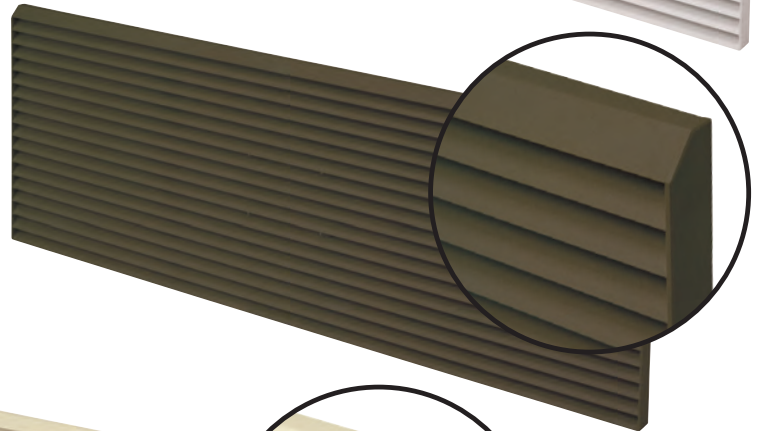

DARK BRONZE
GRILLE-ALU-DBRNZ

MELON
GRILLE-ALU-MELON

MEDIUM GREEN
GRILLE-ALU-GREEN

LIGHT GREY
GRILLE-ALU-LGREY

RED BRICK
GRILLE-ALU-RDBRK

SLATE GREY
GRILLE-ALU-SGREY

MEDIUM BLUE
GRILLE-ALU-BLUE

POLYMER ARCHITECTURAL GRILLE COLOR CHART

- Best performance and longest life
- Built to withstand the toughest climate conditions
- Will never rust or corrode
- Fade-resistant color blends well with most exteriors
- Attractive, fine-textured finish
- Competitive advantage over metal in coastal applications