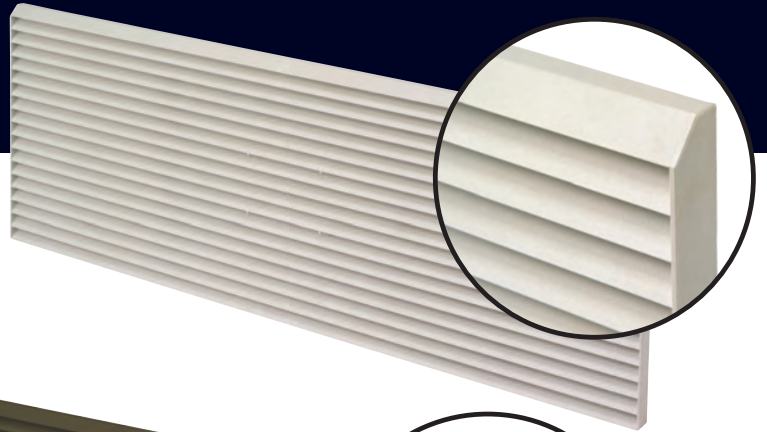

DARK BRONZE
GRILLE-ALU-DBRNZ

MELON
GRILLE-ALU-MELON

MEDIUM GREEN
GRILLE-ALU-GREEN

LIGHT GREY
GRILLE-ALU-LGREY

RED BRICK
GRILLE-ALU-RDBRK

SLATE GREY
GRILLE-ALU-SGREY

MEDIUM BLUE
GRILLE-ALU-BLUE

POLYMER ARCHITECTURAL GRILLE COLOR CHART

- Best performance and longest life
- Built to withstand the toughest climate conditions
- Will never rust or corrode
- Fade-resistant color blends well with most exteriors
- Attractive, fine-textured finish
- Competitive advantage over metal in coastal applications